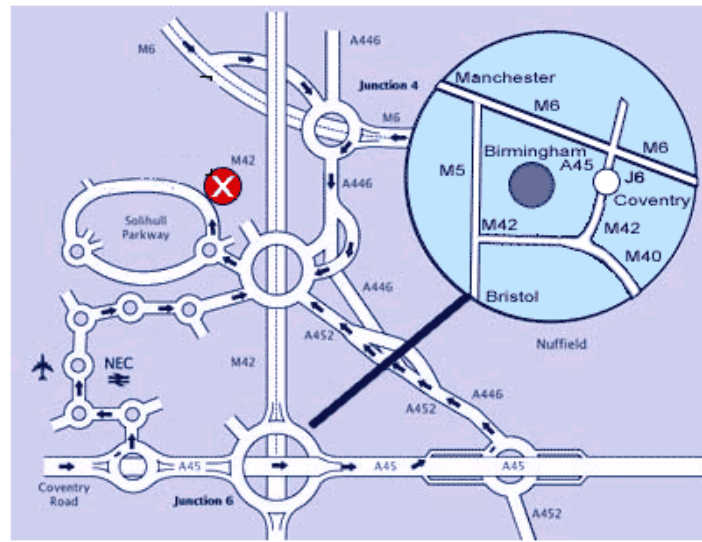

## Directions for the National Skills Academy for Manufacturing

### From M42

At Junction 6 take A45 towards Coventry. After ½ mile take the slip road for A452, and at the traffic island take the first left for A452 (sign posted Brownhills and Business Park). After 1/3 mile take the left fork A452 signposted Brownhills and Business Park. At the traffic island take the second exit, this is the Business Park. At the next traffic island take the second exit onto Solihull Parkway. Then take "the Crescent" which is the third turning on the right (bus stop on left hand side, Unipart Automotive sign on the right). On the Crescent take the second right into Regent's Court and the National Skills Academy for Manufacturing is on the right.

### From M6

At Junction 4 take the A446 south. After 400 yards take the slip road sign posted Business Park. At the traffic island take the third exit - this is the Business Park. At the next traffic island take the second exit onto Solihull Parkway. Then take "the Crescent" which is the third turning on the right (bus stop on left hand side, Unipart Automotive sign on the right). On the Crescent take the second right into Regent's Court and the National Skills Academy for Manufacturing is on the right.